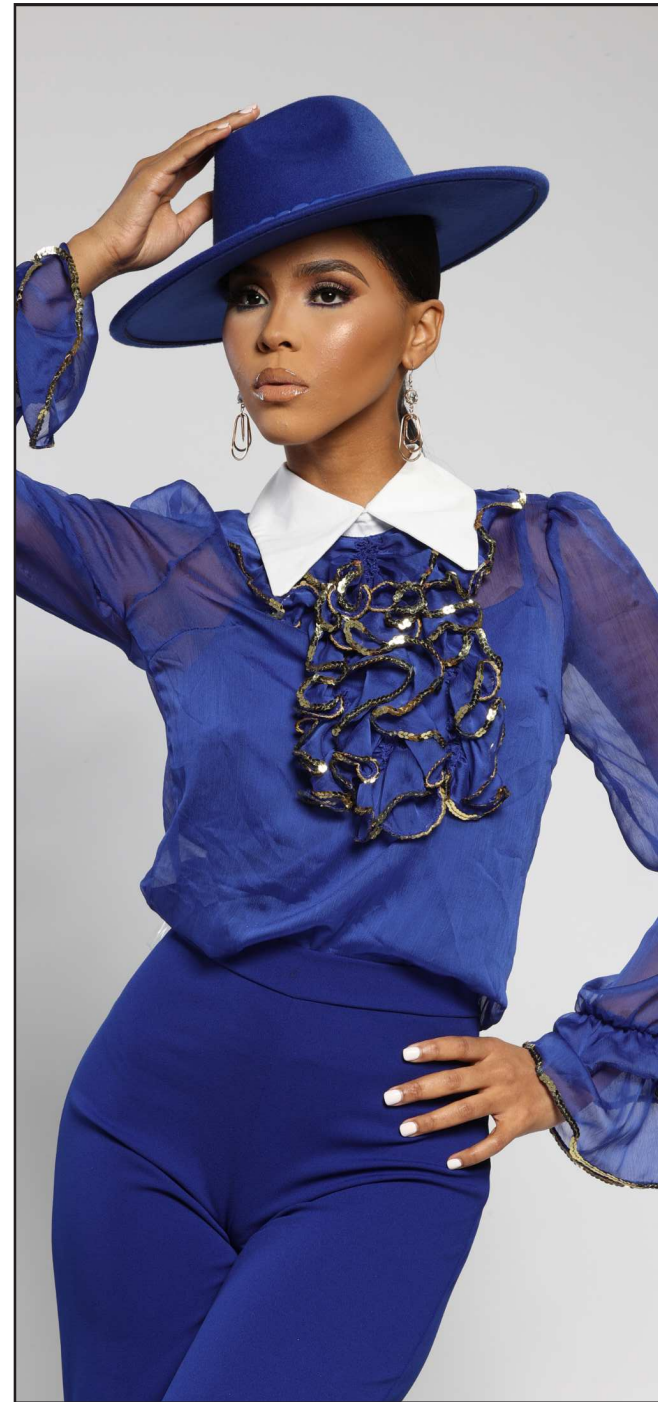

Content

ISSN 2371-2996 COPYRIGHT 2015 GLAMOUR MEDIA PUBLISHING NO PART OF THIS PUBLICATION MAY BE REPRODUCED WITHOUT THE EXPRESS WRITTEN CONSENT OF THE PUBLISHER. PUBLISHER: GLAMOUR MEDIA PUBLISHING INC. EDITOR: FADEL CHIDIAC PRODUCTION: ROBERT BOULANGER PRINTING: DE FEUILLES EN FEUILLES. INC. SUBMISSIONS & ADVERTISING: WWW.SUBMIT.PHOTOS WEBSITES: GLAMOUR-MAGAZINE.COM, BIKINI-MAGAZINE.COM, TEASE-MAGAZINE.COM, DIVINETEMPTATIONS.COM PHONE: (807) 464-3333 NOTICE TO READERS: ALL PHOTOS PUBLISHED IN THE ABOVE SAID MAGAZINES HAVE BEEN VOLUNTARELY SUBMITTED BY THE MODELS OR PHOTOGRAPHERS THEMSELVES OR THEIR RESPECTIVE COPYRIGHT OWNERS UNDER A PUBLISHING RELEASE AGREEMENT AUTHORIZING THEIR PUBLICATIONS. PRINTED IN CANADA

Zaria Edmonds