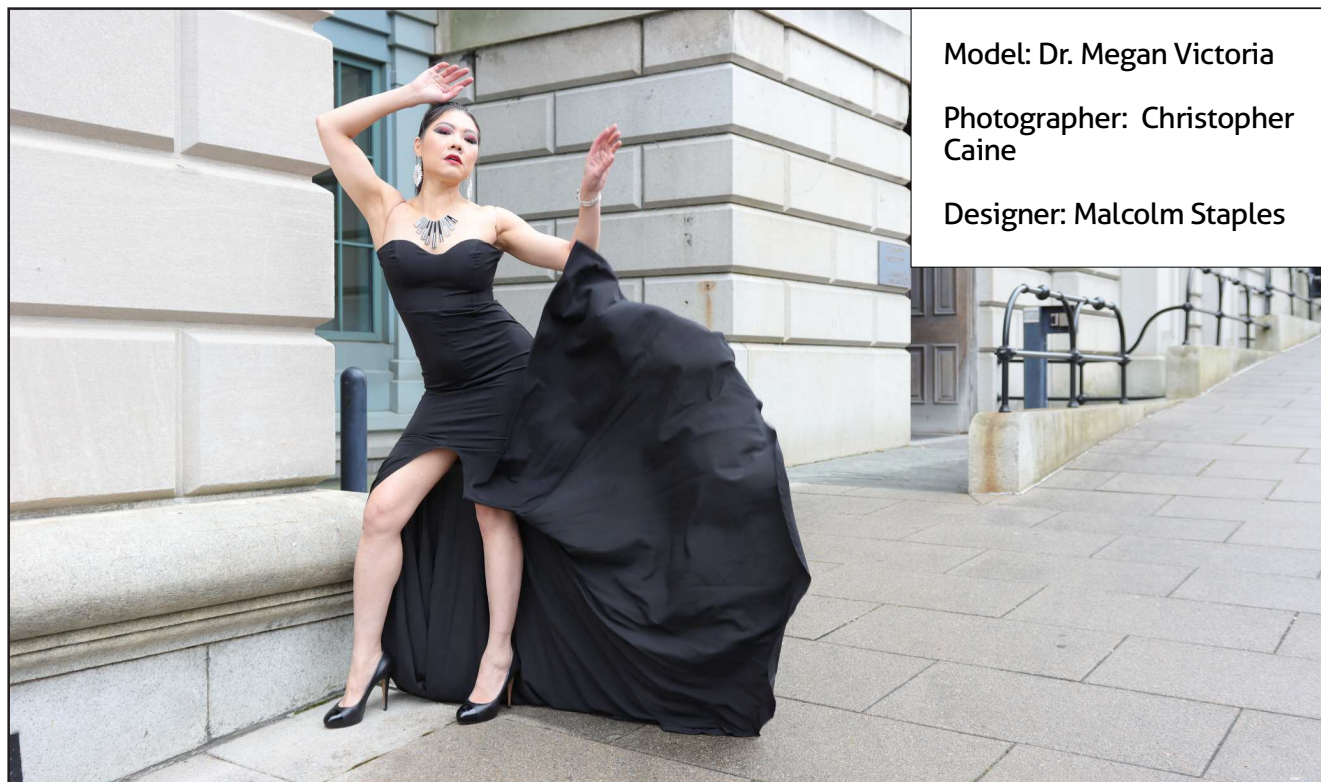

Zaria
Edmonds

**Zaria
Edmonds**

Ashley
Page

**Vanessa
Cheatham**

Model: Danilka German Lerebours

Photographer: Denny Mitchell

Designer: Malcolm Staples

**Danilka
German Lerebours**

Model : Vanessa Chetham
Photographer- Dennis Mitchell
Designer-Malcolm Staples

Vanessa Chetham

Danilka German Lerebours

Model: Dr. Megan Victoria
 Photographer: Christopher Caine
 Designer: Malcolm Staples

Dr
 Megan

Nika
 Latori

**Nika
Latori**

**Dr
Megan**

Model: Nika Latori
 Photographer: Christopher Caine
 Designer: Malcolm Staples

**Dr
 Megan**

Model: Elsa Rocha
Photographer: Denny Mitchell
Designer: Malcolm Staples